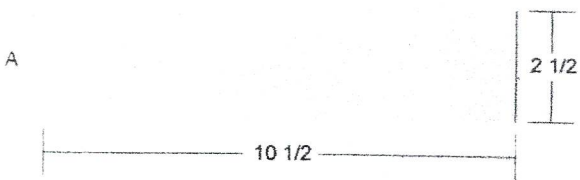

Cutting Diagrams